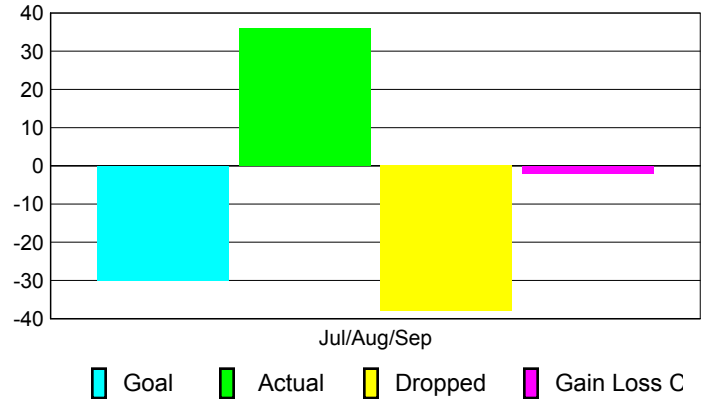

Membership Results 2010-2011

Goal, New, Dropped, Gain/Loss

Comparison of Membership Gain/Loss

Current Year Compared to the Previous Year